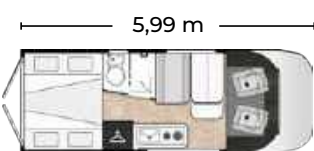

B120^{UP}

4 4 4

P. 11-12