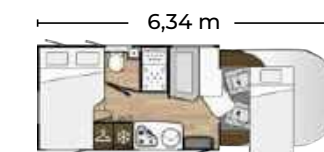

T440^{UP}

4 4 4

P. 15-16