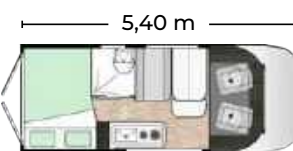

B100

4 4 3*

P. 21-22