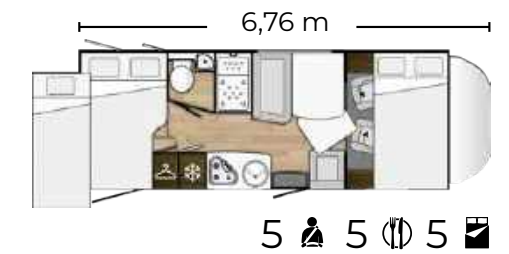

SPORT^{UP}

5340^{UP}

- 155 HK HD motor
  155 HP HD engine
- 5 seter under kjøring
  5 driving seats
- Multifunksjonal garasje
  Multifunctional garage
- Parkeringssensorer
  Parking sensors
- TV
- Radio
- Inngangsdør med vindu
  Entrance door with window
- Elektrisksenkeseng
  Electric roofbed
- Reise sett: bodelsbatteri / 2 kjørekeiler /
  230v kabel / vannslange / Sikkerhets Pakke
  / wc poser
  Travel Kit: battery / 2 levelers / 230 V cable /
  water hose / safety Pack / WC Liquid