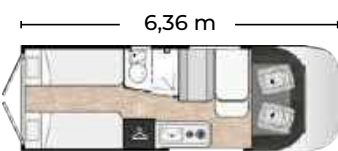

B160^{UP}

4 4 3*

P. 11-12